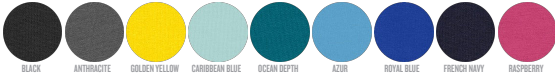

DAMEN TANKTOP
STTWO13 - STELLA DREAMER

Enganliegendes Damen-Tanktop

Enganliegende Passform

- Ohne Ärmel
- 1x1 Rippstrick-Einfassung an Halsausschnitt und Ärmelansätzen, schmale Doppelabsteppung
- Abgesetztes Nackenband
- Schmale Doppelabsteppung am unterem Saum

Combo options

WHITES

COLORS

ESSENTIAL HEATHERS

SPECIAL

HEATHERS

Shell : Singlejersey , 100% gekämmte ringgesponnene Bio-Baumwolle , Vorgewaschen , 120 GSM

Printing Specifications

Eignet sich für alle Drucktechniken. Mehr Informationen finden Sie auf unserer Website.

Certifications & memberships

Wash Instructions

Mit ähnlichen Farben waschen, Aufdruck nicht bügeln, auf links waschen und bügeln.